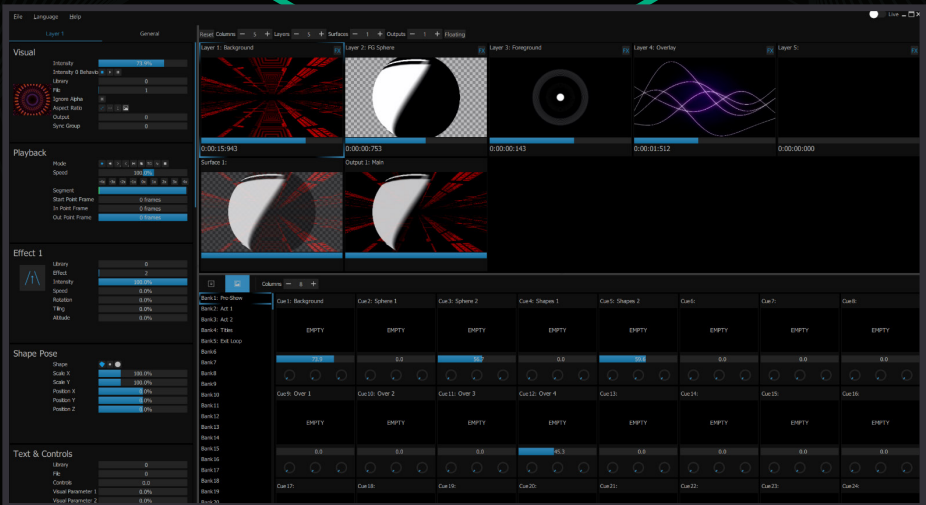

arkaos[®]core

STREAMLINED SIMPLICITY,
MAXIMUM IMPACT.

EFFORTLESS PERFORMANCE,
INTUITIVE DESIGN.

arkaos[®]pro & arkaos[®]core VIDEO FOR LIGHTING PEOPLE PROFESSIONAL MEDIA SERVER SOFTWARE

HDR OUTPUT • REMOTE PLAYER
DMX, ART-NET MA-NET CONTROLLED • VIDEO MAPPING
PIXEL MAPPING VIA ART-NET AND KLING-NET.
COMPATIBLE: NDI AND C1TP

arkaos[®] core

Technical Informations arkaos[®] pro arkaos[®] core

A MODERN AND FLEXIBLE WORKFLOW

- NO MORE MODES, ALL FEATURES AVAILABLE AT ONCE
- ADJUSTABLE VIEWS FOR THE USER TO CUSTOMISE
- ALL LAYERS, SURFACES AND OUTPUTS AVAILABLE TO PREVIEW
- VISUAL PRESETS REPLACED WITH CUES
- CONTEXT-TRACKING PARAMETER EDITOR
- MULTI-SCREEN INTERFACE

BETTER CONNECTIVITY

- USER-DEFINED DMX FIXTURE DEFINITIONS
 - SAVE SPACE BY MAPPING ONLY NEEDED CHANNELS
 - STORE AND ACCESS A BESPOKE LIBRARY OF FIXTURES
 - DRAG & DROP PARAMETERS FOR FAST FIXTURE CREATION
 - USE GDTF TO SEND YOUR FIXTURES TO A DESK