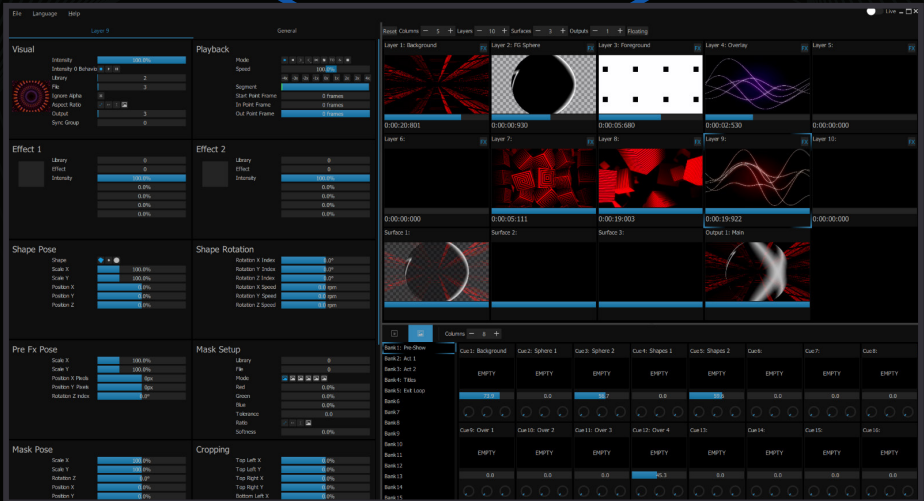

arkaos® pro

PROFESSIONAL POWER
AT YOUR FINGERTIPS.

MERGING FIXTURE, THEATER, AND PLAYER MODES
INTO ONE SEAMLESS EXPERIENCE.

arkaos® pro & arkaos® core VIDEO FOR LIGHTING PEOPLE PROFESSIONAL MEDIA SERVER SOFTWARE

HDR OUTPUT • REMOTE PLAYER
DMX, ART-NET MA-NET CONTROLLED • VIDEO MAPPING
PIXEL MAPPING VIA ART-NET AND KLING-NET.
COMPATIBLE: NDI AND C1TP

FREE UPDATE DURING 1 YEAR.
OPTION TO RENEW AUTOMATICALLY ON THE CHECKOUT PROCESS.

E: contact@arkaos.com
www.arkaos.com

Battlesesteenweg 455, E19 Business Park, Building A2, B-2800 Mechelen Belgium